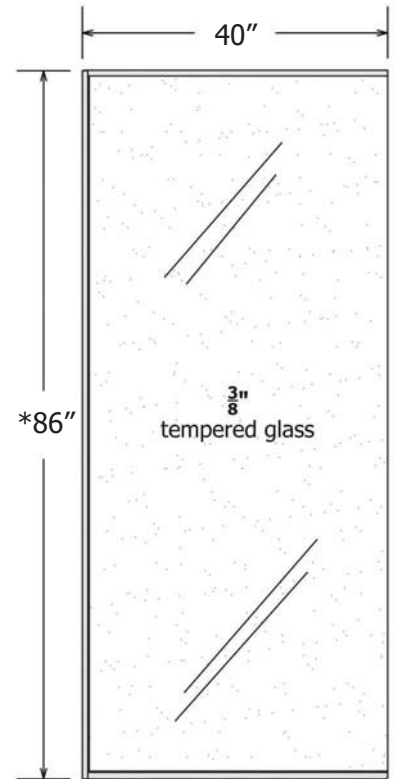

Fixed Glass Panel

Dimensions:*

1 - panel* : 40" x 86"
thickness : 3/8"

Standard Features:

clear tempered glass
3 - U-Channels - polished finish

To fit:

34" x 72" trench drain pan

Fixed Glass Panel

86" glass needed for 90" ceiling. Field verification needed