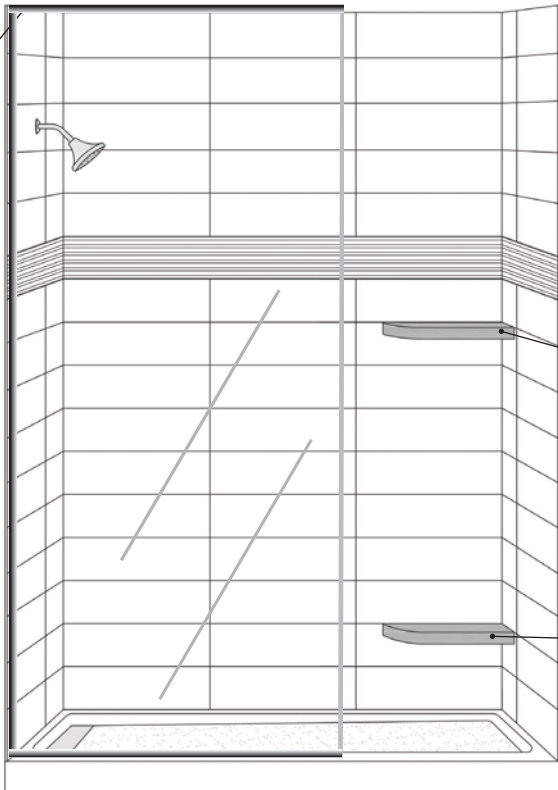

Fixed Glass Panel

Dimensions:*

1 - panel* : 40" x 86"
thickness : 3/8"

Standard Features:

clear tempered glass
3 - U-Channels - polished finish

To fit:

34" x 72" trench drain pan

Fixed Glass Panel

86" glass needed for 90" ceiling. Field verification needed