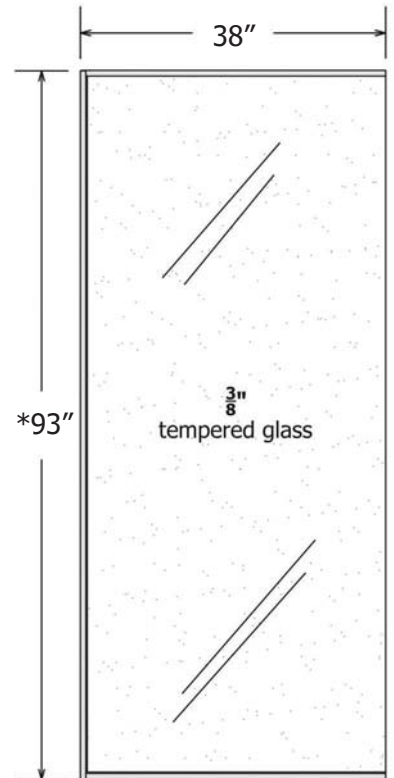

Fixed Glass Panel

Dimensions:*

1 - panel* : 38" x 93"
thickness : 3/8"

Standard Features:

clear tempered glass
3 - Black U-Channels

To fit:

32" x 66" trench drain pan

Field verification needed for exact height