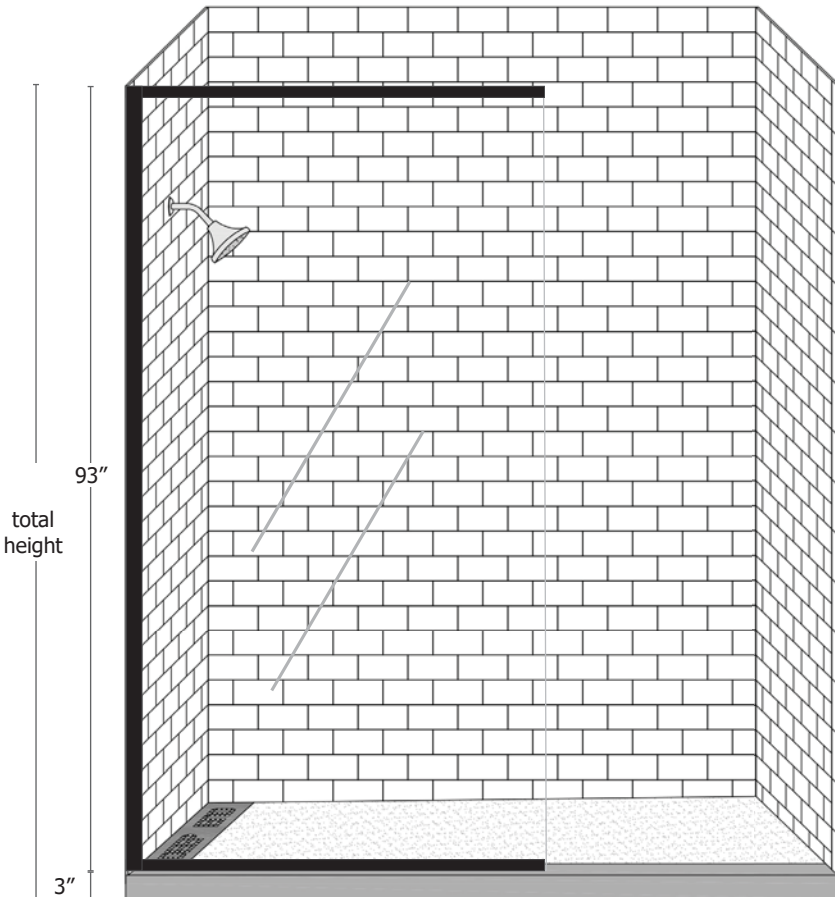

Fixed Glass Panel

Dimensions:*

1 - panel* : 38" x 93"
thickness : 3/8"

Standard Features:

clear tempered glass
3 - Black U-Channels

To fit:

32" x 66" trench drain pan

Field verification needed for exact height