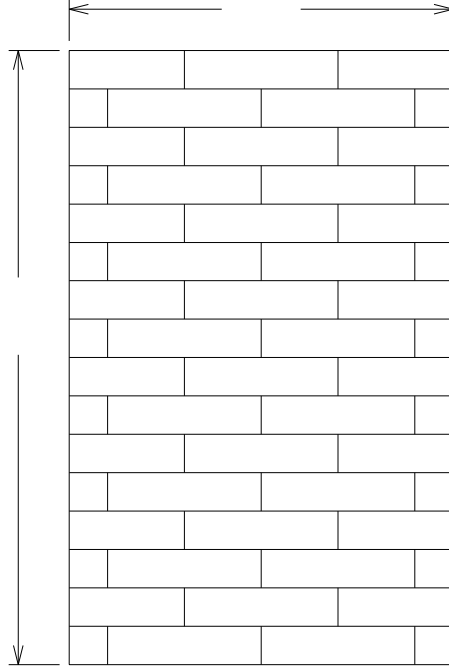

6"x24" Pattern - Wall Panels

Qty

Qty

Qty

Qty

PROJECT NAME	TYPE	COLOR	Notes
		EDGE TYPE	
	Approved by:		
Dwg#			
Date:		FINISH:	
	CUSTOMER FULLY UNDERSTANDS LAYOUT & ACKNOWLEDGES STYLES COLORS & DIMENSIONS VERIFY ALL DIMENSIONS AS SHOWN.		