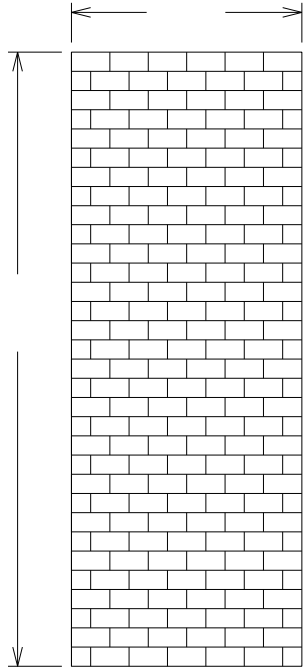

3"x6" Subway - Wall Panels

Qty

Qty

Qty

Qty

PROJECT NAME	TYPE	COLOR	Notes
		EDGE TYPE	
		FINISH:	

Approved by:

Dwg#

Date:

CUSTOMER FULLY UNDERSTANDS
LAYOUT & ACKNOWLEDGES STYLES
COLORS & DIMENSIONS
VERIFY ALL DIMENSIONS AS SHOWN.