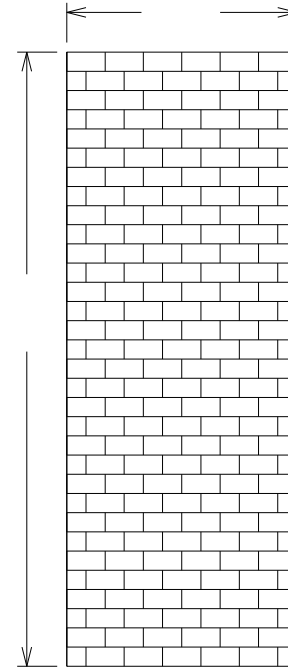

3"x6" Subway - Wall Panels

Qty

Qty

Qty

Qty

PROJECT NAME	TYPE	COLOR	Notes
		EDGE TYPE	
		FINISH:	

Approved by:

Dwg#

Date:

CUSTOMER FULLY UNDERSTANDS
LAYOUT & ACKNOWLEDGES STYLES
COLORS & DIMENSIONS
VERIFY ALL DIMENSIONS AS SHOWN.