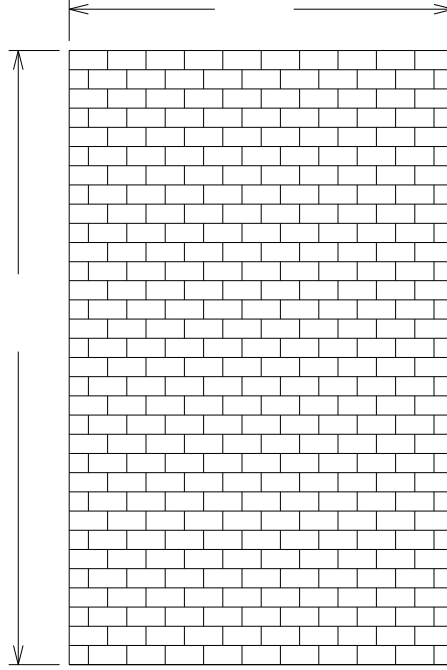

3"x6" Subway - Wall Panels

Qty

Qty

Qty

Qty

PROJECT NAME	TYPE	COLOR	Notes
		EDGE TYPE	
		FINISH:	

Approved by:

Dwg#

Date:

CUSTOMER FULLY UNDERSTANDS
LAYOUT & ACKNOWLEDGES STYLES
COLORS & DIMENSIONS
VERIFY ALL DIMENSIONS AS SHOWN.