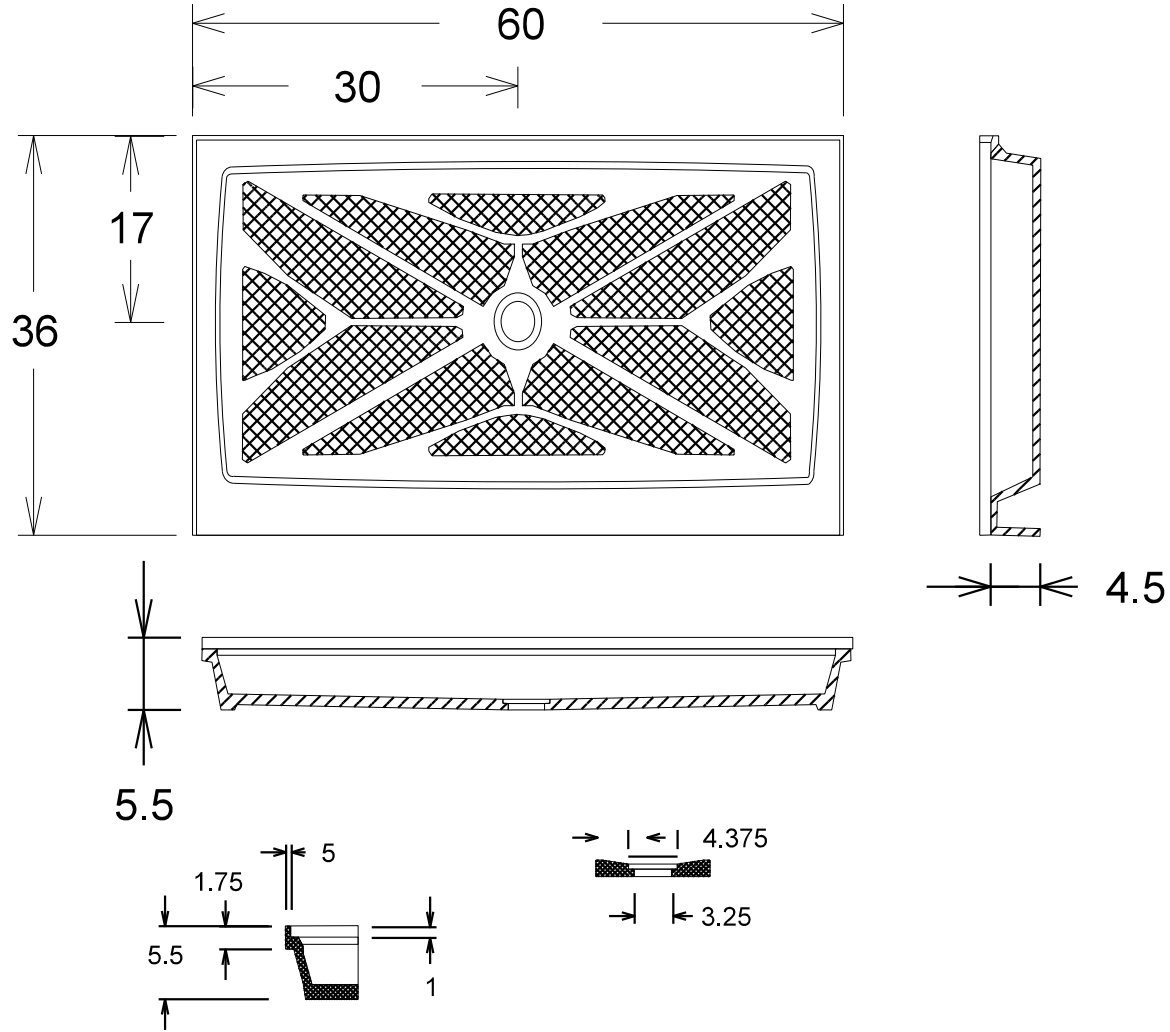

36"x 60"- Pan

6555 Jimmy Carter Blvd.,
Suite 101
Norcross, GA 30071
770-308-5010 (Office)
www.hardsurfacesllc.com

PROJECT NAME	TYPE	COLOR	Notes
	Approved by:	EDGE TYPE	
Dwg#			
Date:	CUSTOMER FULLY UNDERSTANDS LAYOUT & ACKNOWLEDGES STYLES COLORS & DIMENSIONS VERIFY ALL DIMENSIONS AS SHOWN.	FINISH:	