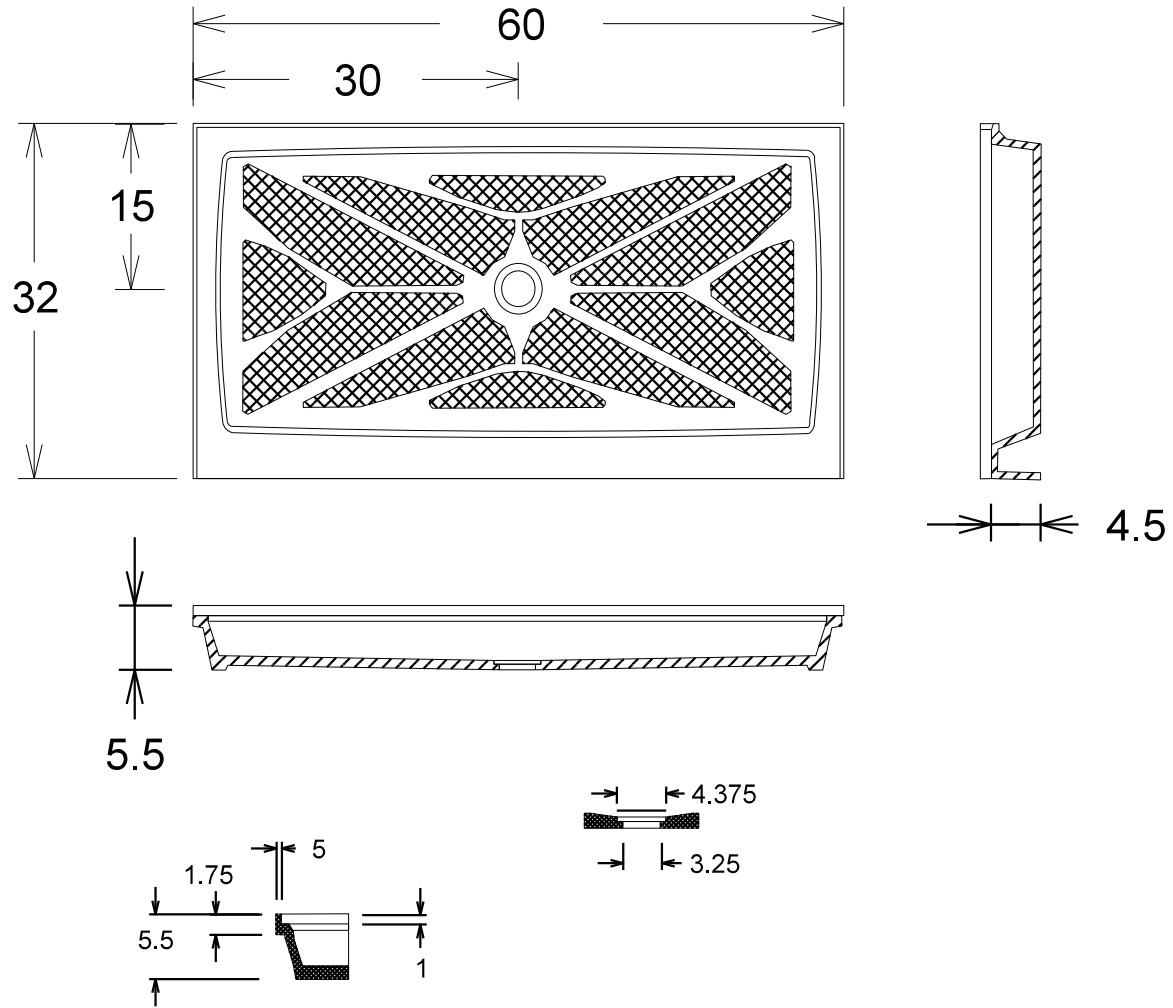

32"x 60"- Pan

6555 Jimmy Carter Blvd.,
Suite 101
Norcross, GA 30071
770-308-5010 (Office)
www.hardsurfacesllc.com

PROJECT NAME	TYPE	COLOR	Notes
	Approved by:	EDGE TYPE	
Dwg#			
Date:	CUSTOMER FULLY UNDERSTANDS LAYOUT & ACKNOWLEDGES STYLES COLORS & DIMENSIONS VERIFY ALL DIMENSIONS AS SHOWN.	FINISH:	